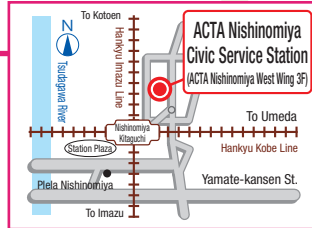

Address: Kitaguchi-cho 1-1 ACTA Nishinomiya West Wing 3F
Tel: 0798-65-6930

Civic Affairs Division Koshikiwa Subbranch

Office Hours (Mon. - Fri.): 9:30 - 12:00
13:00 - 16:00

Address: Hinoike-cho 5-29
Located inside the Koshikiwa Community Center
Tel: 0798-73-6243