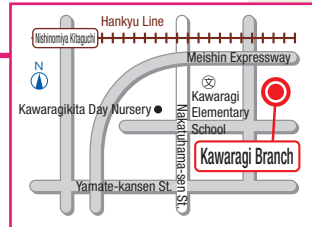

Kawaragi Branch

Office Hours (Mon. - Fri.): 9:00 - 12:00
13:00 - 17:30

Address: Kawarabayashi-cho 8-1
Tel: 0798-67-5132

Shukugawa Civic Service Center

Office Hours (Mon. - Fri.): 9:00 - 12:00
13:00 - 17:30

Address: Hagoromo-cho 7-30-124
Shukugawa Green Town 1F
Tel: 0798-35-8181