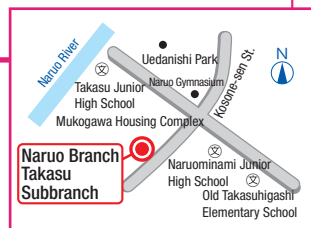

Address: Hagoromo-cho 7-30-124
Shukugawa Green Town 1F
Tel: 0798-35-8181

Civic Affairs Division Nishinomiya Subbranch

Office Hours (Mon. - Fri.): 9:30 - 12:00
13:00 - 16:00

Address: Nishinomiya 4-chome 13-1
Located inside the Nishinomiya Community Center
Tel: 0798-34-9700

Naruo Branch Takasu Subbranch

Office Hours (Mon. - Fri.): 9:30 - 12:00
13:00 - 16:15

Address: Takasu-cho 2-chome 1-35
Located inside the Takasu Civic Center
Tel: 0798-49-1305

Koto Branch

Office Hours (Mon. - Fri.): 9:00 - 12:00
13:00 - 17:30