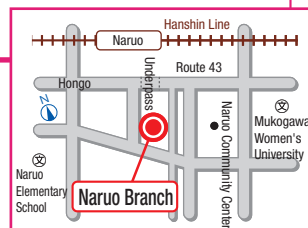

Naruo Branch

Office Hours (Mon. - Fri.): 9:00 - 12:00
13:00 - 17:30

Address: Naruo-cho 3-chome 5-14
Tel: 0798-47-0101

Kamikoshien Civic Service Center

Office Hours (Mon. - Fri.): 9:00 - 12:00
13:00 - 17:30

Address: Koshienguchi 3-chome 9-3
Tel: 0798-67-7080