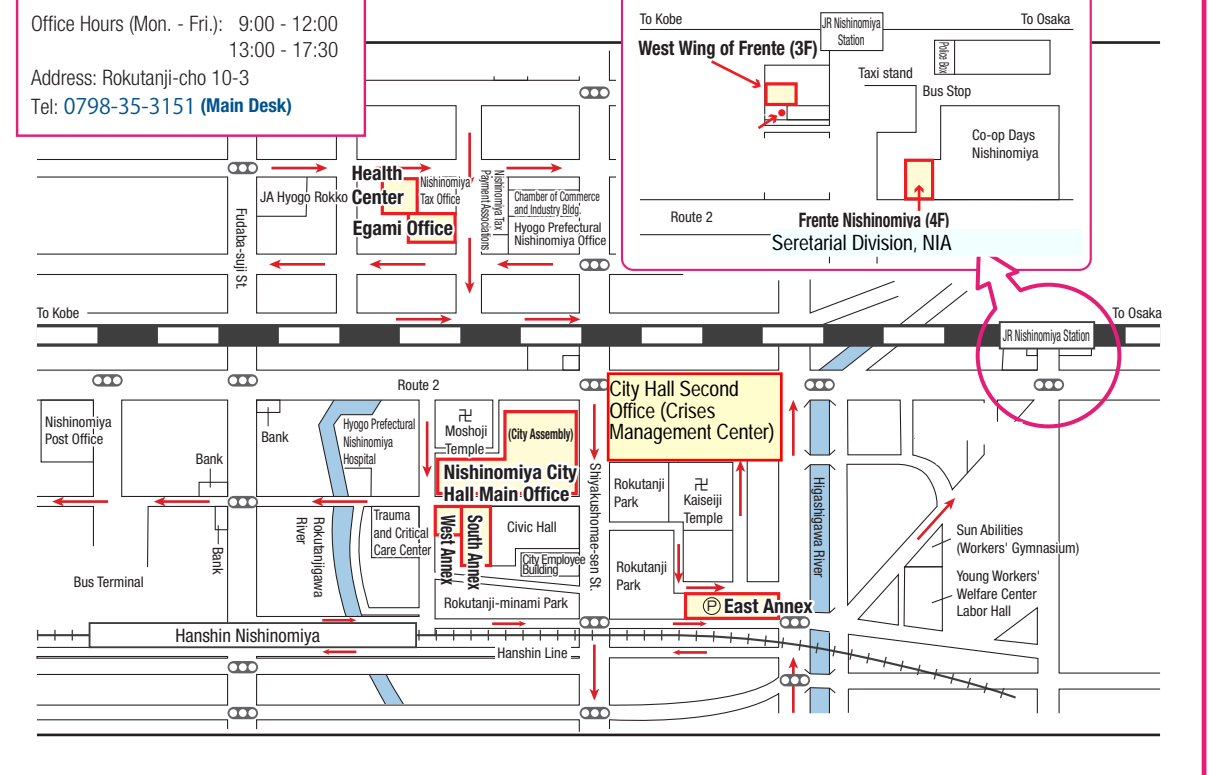

Shiose Branch Namaze Subbranch

Office Hours (Mon. - Fri.): 9:30 - 12:00
13:00 - 16:00
Address: Namaze-cho 2-chome 20-22
Located inside the Namaze Residents' Center
Tel: 0797-86-4629

Shiose Branch

Office Hours (Mon. - Fri.): 9:00 - 12:00
13:00 - 17:30
Address: Najioshimachi 1
Shiose Center 1F
Tel: 0797-61-0521

City Hall Main Office (Neighborhood Map)

Office Hours (Mon. - Fri.): 9:00 - 12:00
13:00 - 17:30
Address: Rokutanji-cho 10-3
Tel: 0798-35-3151 (Main Desk)

City Hall Main Office Transportation Guide

- Get off at JR Nishinomiya Station. Take the south exit and walk west on Route 2 for about 10 minutes. Nishinomiya City Hall will be on the south side of the street.
- Get off at Hanshin Nishinomiya Station and go north from the Shiyakusho Exit, and walk east about 2 minutes to Nishinomiya City Hall. It is located on the south side of Route 2.
- Take "Asanagi-cho Iki" bus from Hankyu Nishinomiya Kitaguchi Station. The bus stop is on the South side of the station. Get off at "Nishinomiya Shiyakusho mae." Nishinomiya City Hall is on the south side of the street.