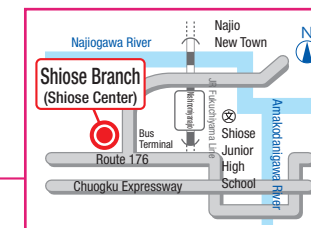

Naruo Branch Takasu Subbranch

Office Hours (Mon. - Fri.): 9:30 - 12:00
13:00 - 16:15

Address: Takasu-cho 2-chome 1-35
Located inside the Takasu Civic Center
Tel: 0798-49-1305

Koto Branch

Office Hours (Mon. - Fri.): 9:00 - 12:00
13:00 - 17:30

Address: Kotoen 3-chome 2-29
Apri Koto 3F
Tel: 0798-51-2681

Naruo Branch

Office Hours (Mon. - Fri.): 9:00 - 12:00
13:00 - 17:30

Address: Naruo-cho 3-chome 5-14
Tel: 0798-47-0101

Kamikoshien Civic Service Center

Office Hours (Mon. - Fri.): 9:00 - 12:00
13:00 - 17:30

Address: Koshienguchi 3-chome 9-3
Tel: 0798-67-7080

North Area

Yamaguchi Branch

Office Hours (Mon. - Fri.): 9:00 - 12:00
13:00 - 17:30
Address: Yamaguchi-cho Shimoyamaguchi 4-chome 1-8
Yamaguchi Center 1F
Tel: 078-904-0395

Shiose Branch Namaze Subbranch

Office Hours (Mon. - Fri.): 9:30 - 12:00
13:00 - 16:00
Address: Namaze-cho 2-chome 20-22
Located inside the Namaze Residents' Center
Tel: 0797-86-4629

Shiose Branch

Office Hours (Mon. - Fri.): 9:00 - 12:00
13:00 - 17:30
Address: Najioshimachi 1
Shiose Center 1F
Tel: 0797-61-0521