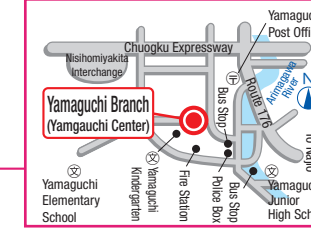

Naruo Branch Takasu Subbranch

Office Hours (Mon. - Fri.): 9:30 - 12:00
13:00 - 16:15

Address: Takasu-cho 2-chome 1-35
Located inside the Takasu Civic Center
Tel: 0798-49-1305

Koto Branch

Office Hours (Mon. - Fri.): 9:00 - 12:00
13:00 - 17:30

Address: Kotoen 3-chome 2-29
Apri Koto 3F
Tel: 0798-51-2681

Naruo Branch

Office Hours (Mon. - Fri.): 9:00 - 12:00
13:00 - 17:30

Address: Naruo-cho 3-chome 5-14
Tel: 0798-47-0101

Kamikoshien Civic Service Center

Office Hours (Mon. - Fri.): 9:00 - 12:00
13:00 - 17:30

Address: Koshienguchi 3-chome 9-3
Tel: 0798-67-7080

North Area

Yamaguchi Branch

Office Hours (Mon. - Fri.): 9:00 - 12:00
13:00 - 17:30
Address: Yamaguchi-cho Shimoyamaguchi 4-chome 1-8
Yamaguchi Center 1F
Tel: 078-904-0395