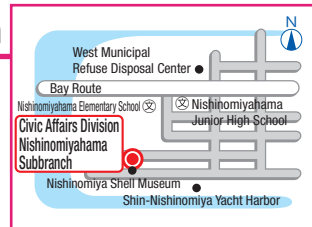

Address: Kitaguchi-cho 1-1 ACTA Nishinomiya West Wing 3F
Tel: 0798-65-6930

Civic Affairs Division Koshikiwa Subbranch

Office Hours (Mon. - Fri.): 9:30 - 12:00
13:00 - 16:00

Address: Hinoike-cho 5-29
Located inside the Koshikiwa Community Center
Tel: 0798-73-6243

Kawaragi Branch

Office Hours (Mon. - Fri.): 9:00 - 12:00
13:00 - 17:30

Address: Kawarabayashi-cho 8-1
Tel: 0798-67-5132

Shukugawa Civic Service Center

Office Hours (Mon. - Fri.): 9:00 - 12:00
13:00 - 17:30

Address: Hagoromo-cho 7-30-124
Shukugawa Green Town 1F
Tel: 0798-35-8181

Civic Affairs Division Nishinomiya Subbranch

Office Hours (Mon. - Fri.): 9:30 - 12:00
13:00 - 16:00

Address: Nishinomiya 4-chome 13-1
Located inside the Nishinomiya Community Center
Tel: 0798-34-9700

Naruo Branch Takasu Subbranch

Office Hours (Mon. - Fri.): 9:30 - 12:00
13:00 - 16:15

Address: Takasu-cho 2-chome 1-35
Located inside the Takasu Civic Center
Tel: 0798-49-1305

Koto Branch

Office Hours (Mon. - Fri.): 9:00 - 12:00
13:00 - 17:30