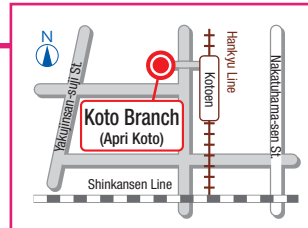

Naruo Branch Takasu Subbranch

Office Hours (Mon. - Fri.): 9:30 - 12:00
13:00 - 16:15

Address: Takasu-cho 2-chome 1-35
Located inside the Takasu Civic Center
Tel: 0798-49-1305

Koto Branch

Office Hours (Mon. - Fri.): 9:00 - 12:00
13:00 - 17:30

Address: Kotoen 3-chome 2-29
Apri Koto 3F
Tel: 0798-51-2681

Naruo Branch

Office Hours (Mon. - Fri.): 9:00 - 12:00
13:00 - 17:30

Address: Naruo-cho 3-chome 5-14
Tel: 0798-47-0101

Kamikoshien Civic Service Center