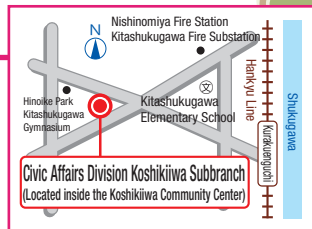

Address: Kitaguchi-cho 1-1 ACTA Nishinomiya West Wing 3F
Tel: 0798-65-6930

Civic Affairs Division Koshikiwa Subbranch

Office Hours (Mon. - Fri.): 9:30 - 12:00
13:00 - 16:00

Address: Hinoike-cho 5-29
Located inside the Koshikiwa Community Center
Tel: 0798-73-6243