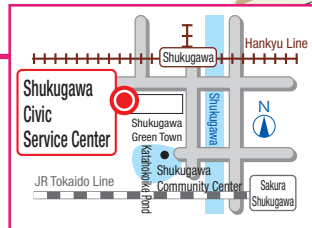

Address: Kitaguchi-cho 1-1 ACTA Nishinomiya West Wing 3F
Tel: 0798-65-6930

Civic Affairs Division Koshikiwa Subbranch

Office Hours (Mon. - Fri.): 9:30 - 12:00
13:00 - 16:00

Address: Hinoike-cho 5-29
Located inside the Koshikiwa Community Center
Tel: 0798-73-6243

Address: Hagoromo-cho 7-30-124
Shukugawa Green Town 1F
Tel: 0798-35-8181

Civic Affairs Division Nishinomiya Subbranch

Office Hours (Mon. - Fri.): 9:30 - 12:00
13:00 - 16:00

Address: Nishinomiya 4-chome 13-1
Located inside the Nishinomiya Community Center
Tel: 0798-34-9700

Naruo Branch Takasu Subbranch

Office Hours (Mon. - Fri.): 9:30 - 12:00
13:00 - 16:15

Address: Takasu-cho 2-chome 1-35
Located inside the Takasu Civic Center
Tel: 0798-49-1305

Koto Branch

Office Hours (Mon. - Fri.): 9:00 - 12:00
13:00 - 17:30