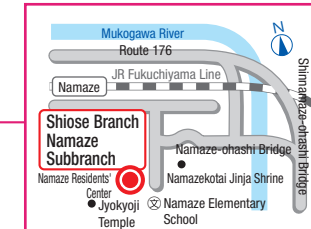

Office Hours (Mon. - Fri.): 9:00 - 12:00
13:00 - 17:30

Address: Koshienguchi 3-chome 9-3
Tel: 0798-67-7080

North Area

Yamaguchi Branch

Office Hours (Mon. - Fri.): 9:00 - 12:00
13:00 - 17:30
Address: Yamaguchi-cho Shimoyamaguchi 4-chome 1-8
Yamaguchi Center 1F
Tel: 078-904-0395

Shiose Branch Namaze Subbranch

Office Hours (Mon. - Fri.): 9:30 - 12:00
13:00 - 16:00
Address: Namaze-cho 2-chome 20-22
Located inside the Namaze Residents' Center
Tel: 0797-86-4629

Shiose Branch

Office Hours (Mon. - Fri.): 9:00 - 12:00
13:00 - 17:30
Address: Najioshimachi 1
Shiose Center 1F
Tel: 0797-61-0521