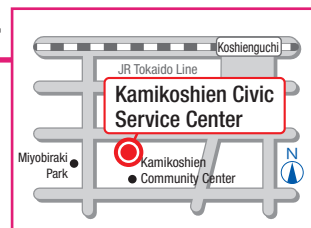

Naruo Branch Takasu Subbranch

Office Hours (Mon. - Fri.): 9:30 - 12:00
13:00 - 16:15

Address: Takasu-cho 2-chome 1-35
Located inside the Takasu Civic Center
Tel: 0798-49-1305

Koto Branch

Office Hours (Mon. - Fri.): 9:00 - 12:00
13:00 - 17:30

Address: Kotoen 3-chome 2-29
Apri Koto 3F
Tel: 0798-51-2681

Naruo Branch

Office Hours (Mon. - Fri.): 9:00 - 12:00
13:00 - 17:30

Address: Naruo-cho 3-chome 5-14
Tel: 0798-47-0101

Kamikoshien Civic Service Center

Office Hours (Mon. - Fri.): 9:00 - 12:00
13:00 - 17:30

Address: Koshienguchi 3-chome 9-3
Tel: 0798-67-7080

North Area

Yamaguchi Branch

Office Hours (Mon. - Fri.): 9:00 - 12:00
13:00 - 17:30
Address: Yamaguchi-cho Shimoyamaguchi 4-chome 1-8
Yamaguchi Center 1F
Tel: 078-904-0395