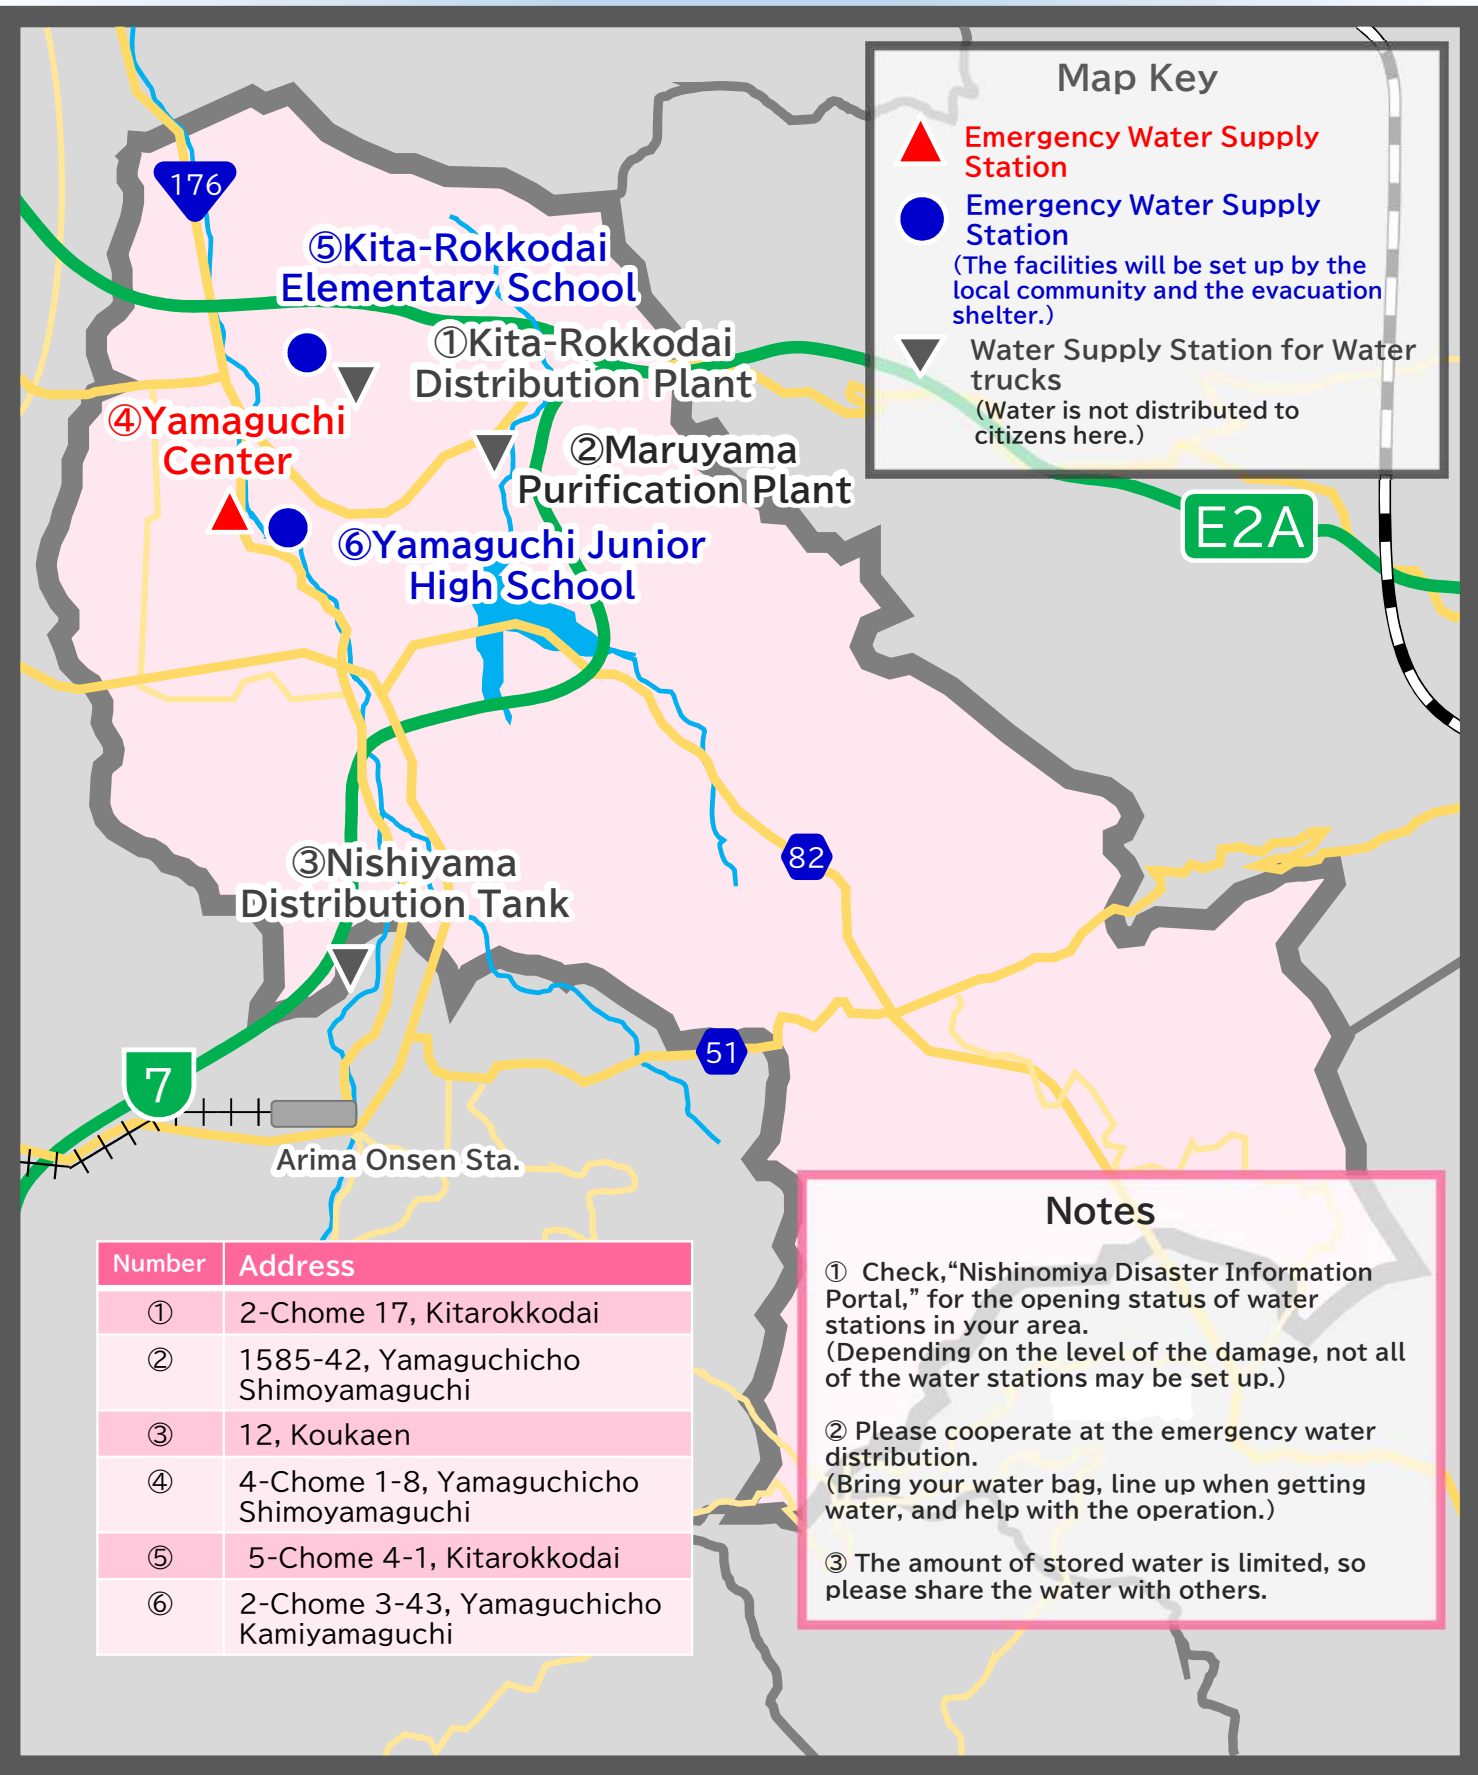

Map of Emergency Water Supply Stations at the Time of a Disaster

Number	Address
①	2-Chome 17, Kitarokkodai
②	1585-42, Yamaguchicho Shimoyamaguchi
③	12, Koukaen
④	4-Chome 1-8, Yamaguchicho Shimoyamaguchi
⑤	5-Chome 4-1, Kitarokkodai
⑥	2-Chome 3-43, Yamaguchicho Kamiyamaguchi

Map of Emergency Water Supply Stations at the Time of a Disaster

Map Key

- Emergency Water Supply Station
(The facilities will be set up by the local community and the evacuation shelter.)
- ▼ Water Supply Station for Water trucks
(Water is not distributed to citizens here.)