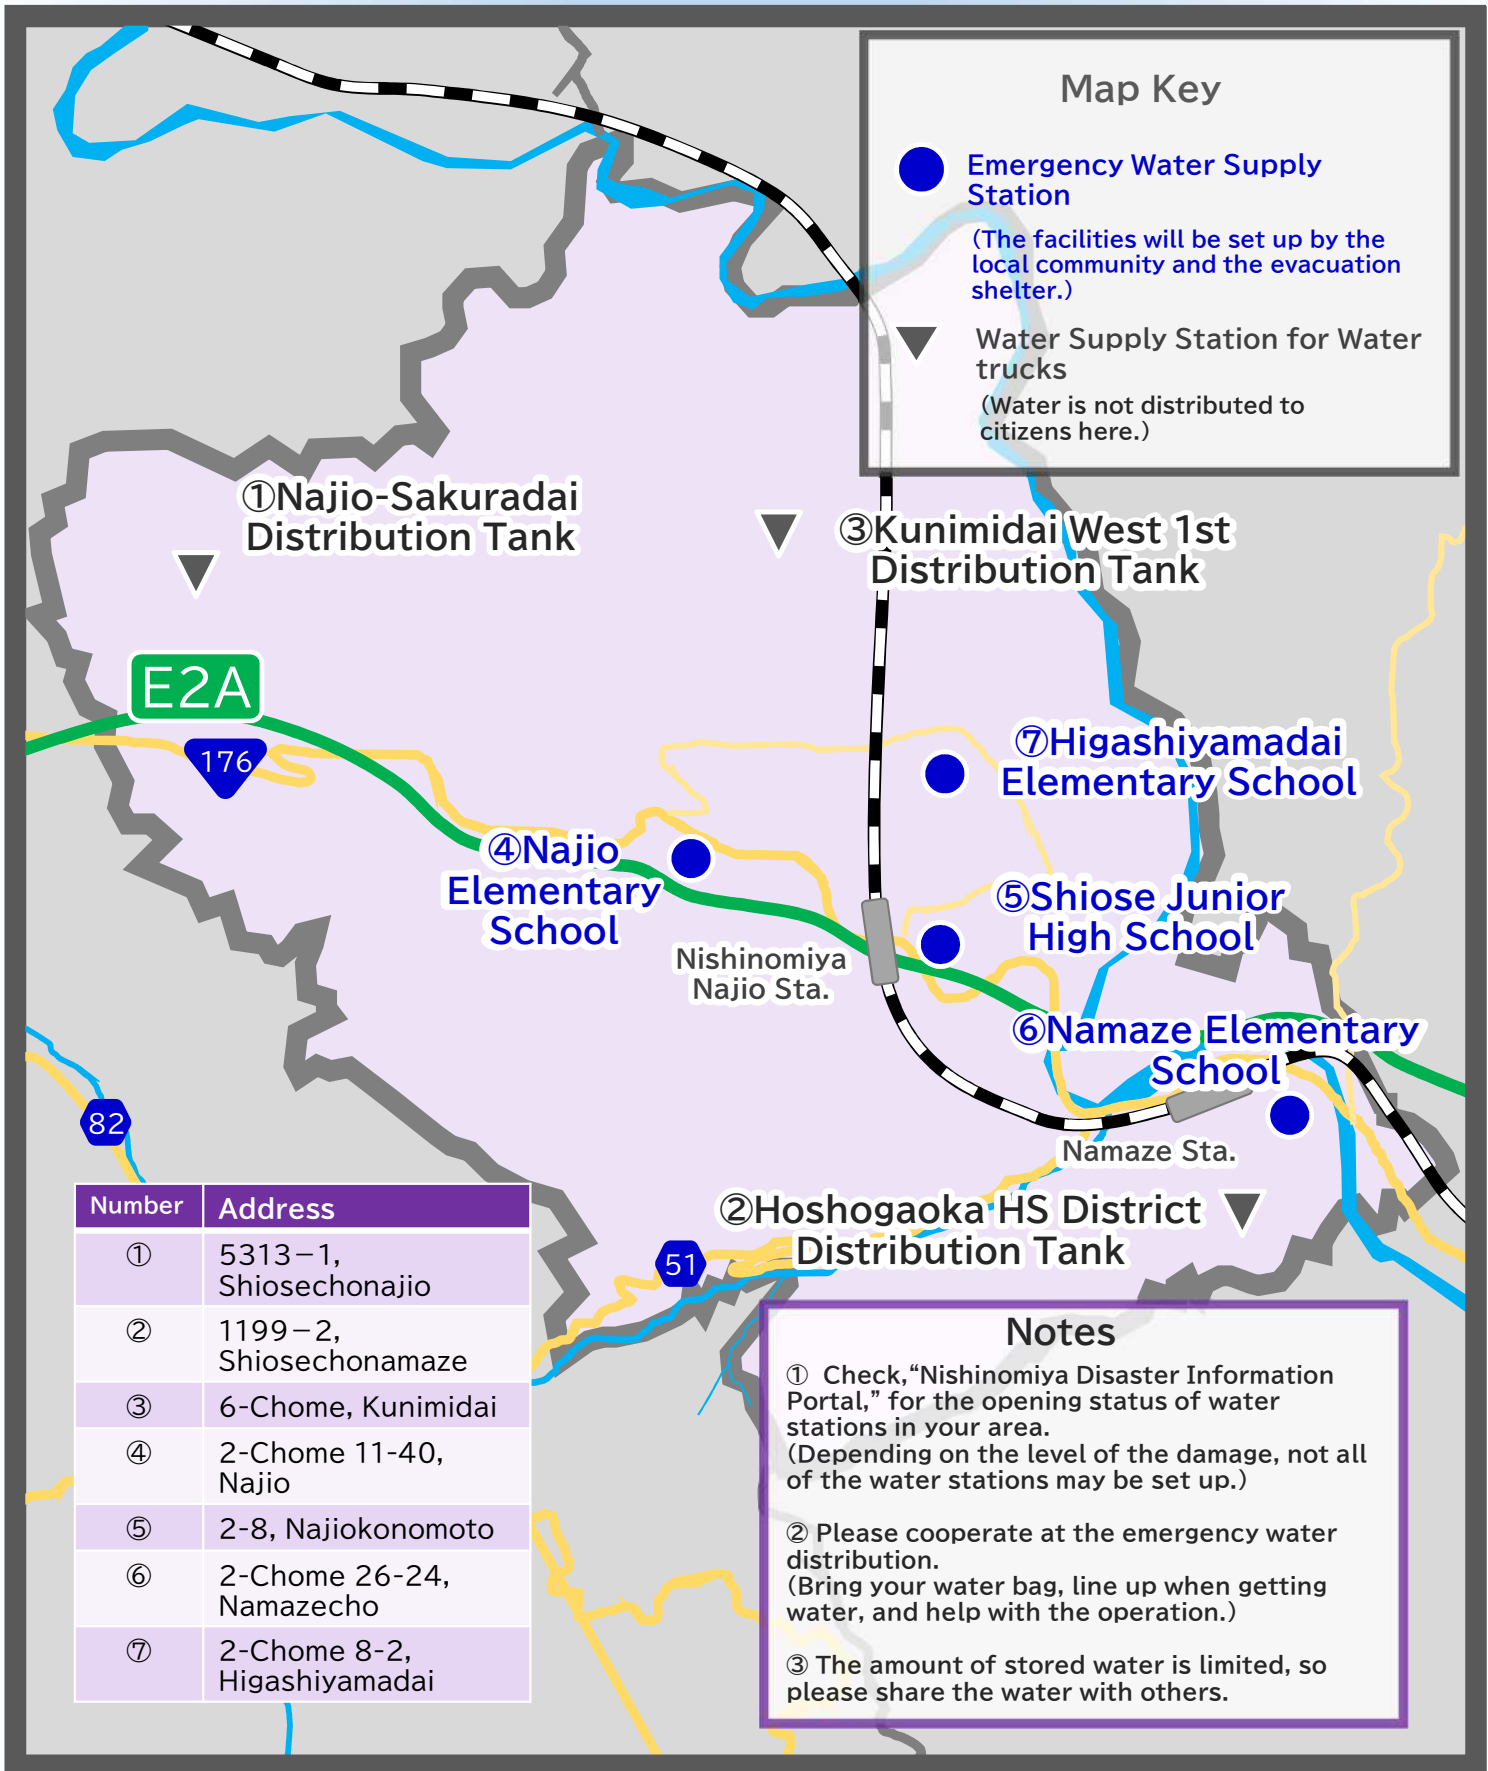

Map of Emergency Water Supply Stations at the Time of a Disaster

Number	Address
①	2-Chome 17, Kitarokkodai
②	1585-42, Yamaguchicho Shimoyamaguchi
③	12, Koukaen
④	4-Chome 1-8, Yamaguchicho Shimoyamaguchi
⑤	5-Chome 4-1, Kitarokkodai
⑥	2-Chome 3-43, Yamaguchicho Kamiyamaguchi

Map of Emergency Water Supply Stations at the Time of a Disaster

Map Key

- Emergency Water Supply Station
(The facilities will be set up by the local community and the evacuation shelter.)
- ▼ Water Supply Station for Water trucks
(Water is not distributed to citizens here.)