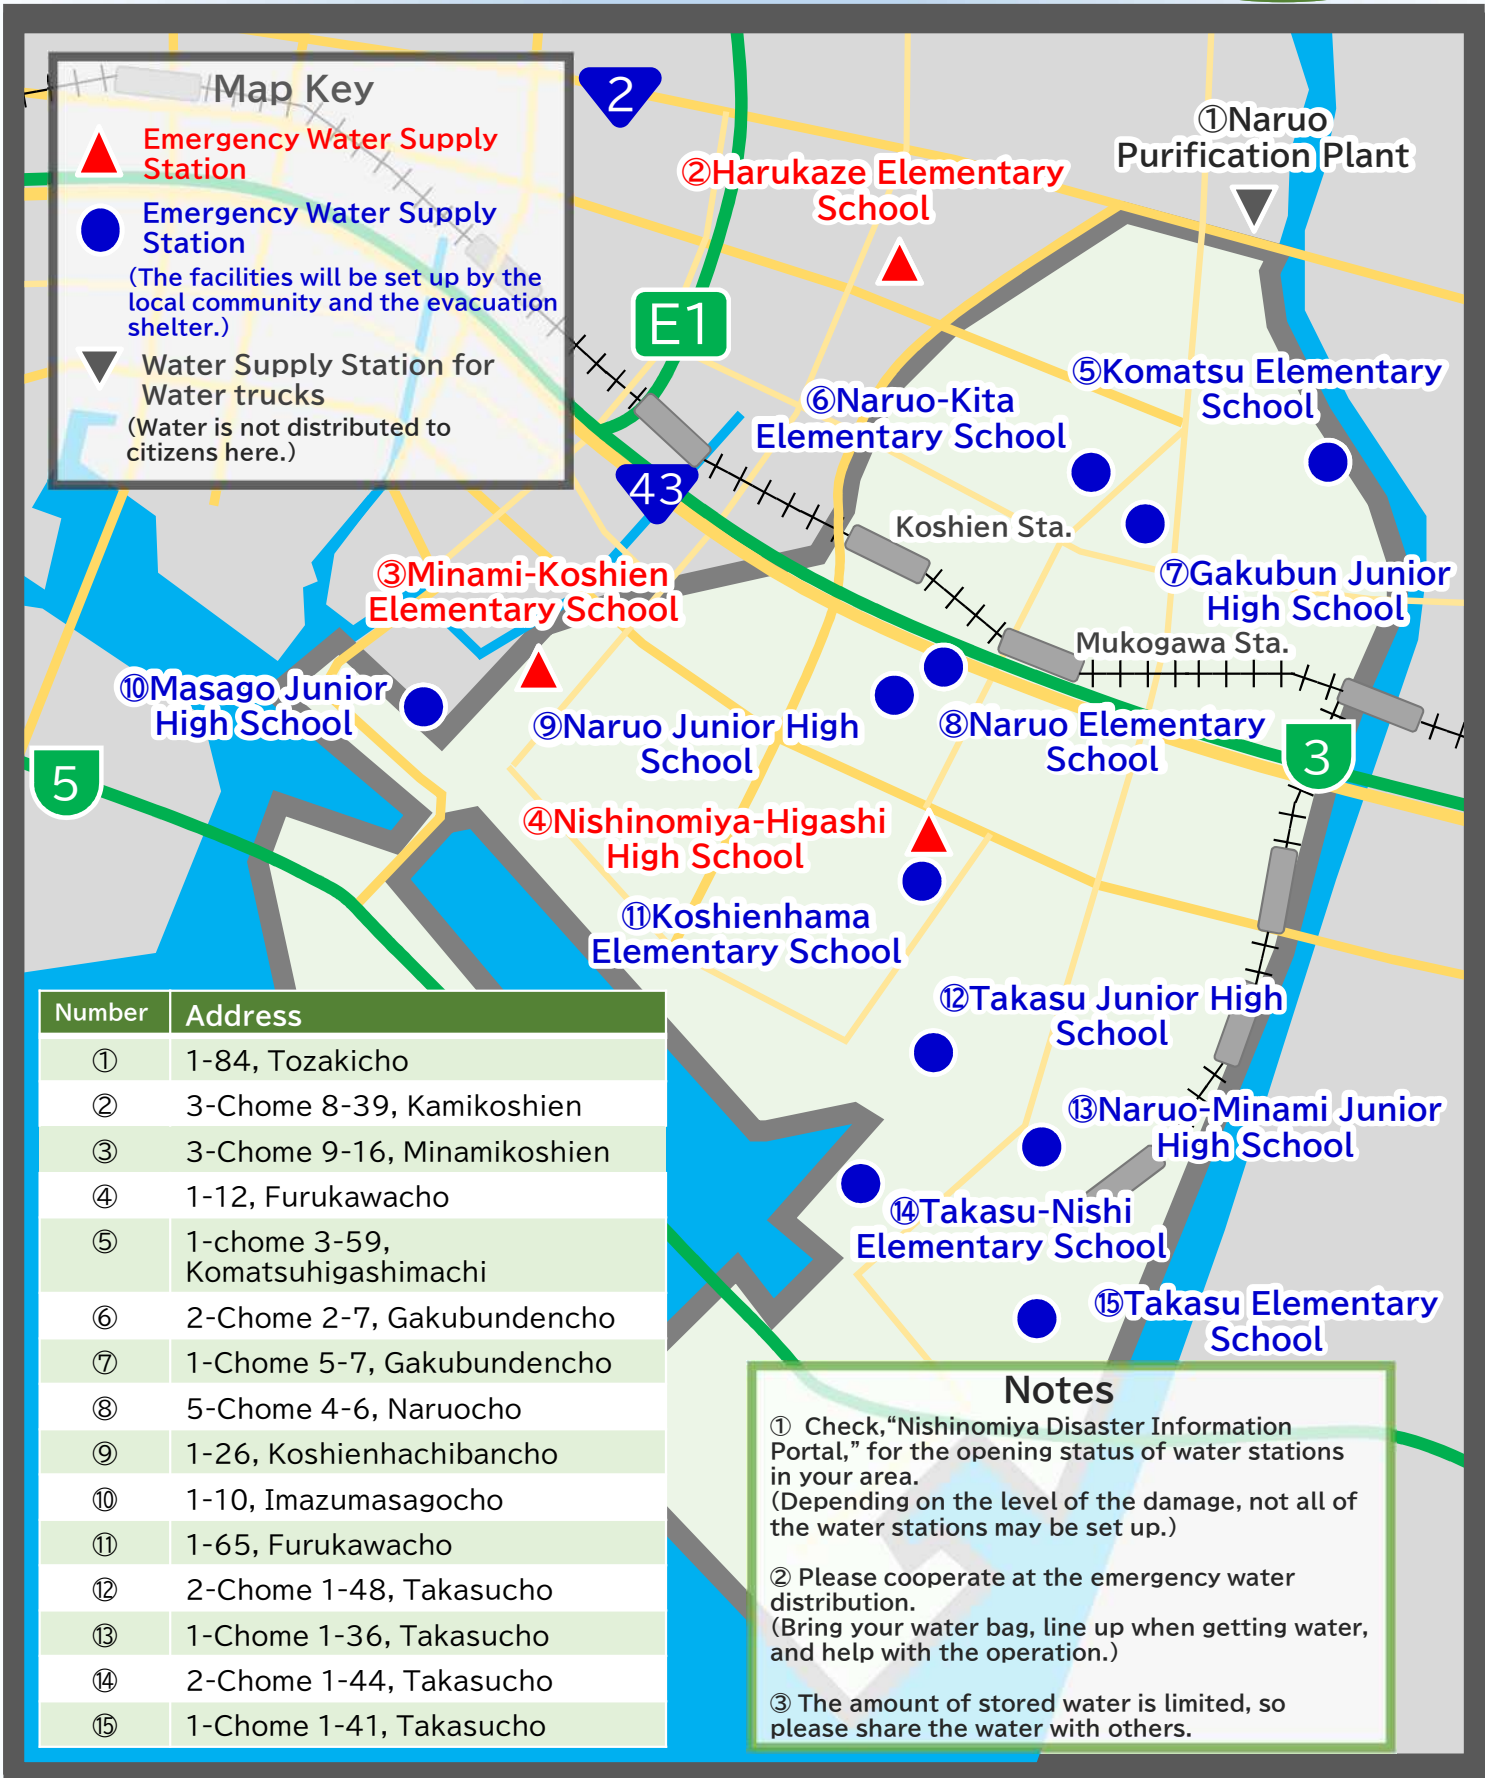

Map of Emergency Water Supply Stations at the Time of a Disaster

Map Key

- ▲ Emergency Water Supply Station
- Emergency Water Supply Station
(The facilities will be set up by the local community and the evacuation shelter.)
- ▼ Water Supply Station for Water trucks
(Water is not distributed to citizens here.)

Number	Address
①	1-84, Tozakicho
②	3-Chome 8-39, Kamikoshien
③	3-Chome 9-16, Minamikoshien
④	1-12, Furukawacho
⑤	1-chome 3-59, Komatsuhigashimachi
⑥	2-Chome 2-7, Gakubundencho
⑦	1-Chome 5-7, Gakubundencho
⑧	5-Chome 4-6, Naruocho
⑨	1-26, Koshienhachibancho
⑩	1-10, Imazumasagocho
⑪	1-65, Furukawacho
⑫	2-Chome 1-48, Takasucho
⑬	1-Chome 1-36, Takasucho
⑭	2-Chome 1-44, Takasucho
⑮	1-Chome 1-41, Takasucho

Notes

- ① Check, "Nishinomiya Disaster Information Portal," for the opening status of water stations in your area.
(Depending on the level of the damage, not all of the water stations may be set up.)
- ② Please cooperate at the emergency water distribution.
(Bring your water bag, line up when getting water, and help with the operation.)
- ③ The amount of stored water is limited, so please share the water with others.